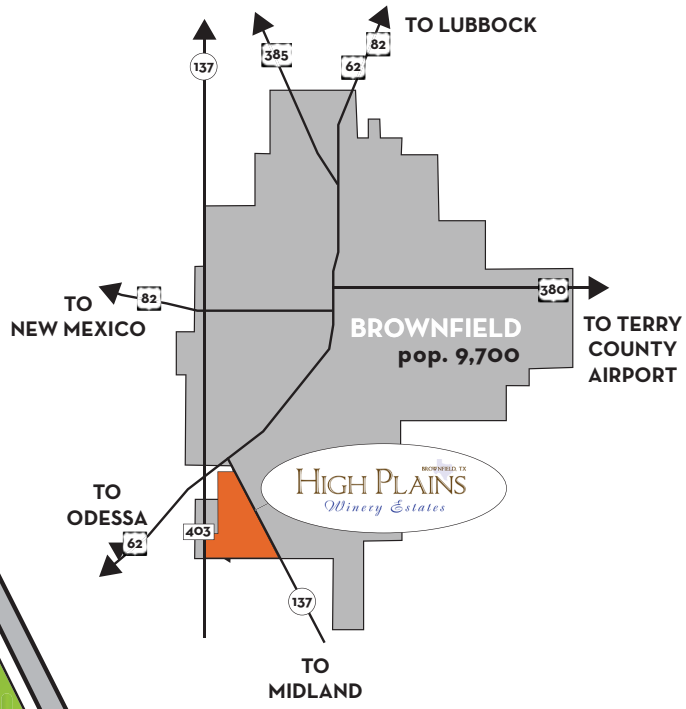

HIGH PLAINS

BROWNFIELD, TX

Winery Estates

Planned Development Site Plan

TRACT INFORMATION		
Tract ID	Tract Description *	Size (Acres)
A	Vineyard	22.604
B	Open	17.487
C	Open	9.21
D	Open	11.217
E	Open	8.819
F	Open	17.142
Developable Acreage		86.46

VINEYARD TRACT A **SOLD**

CR 460