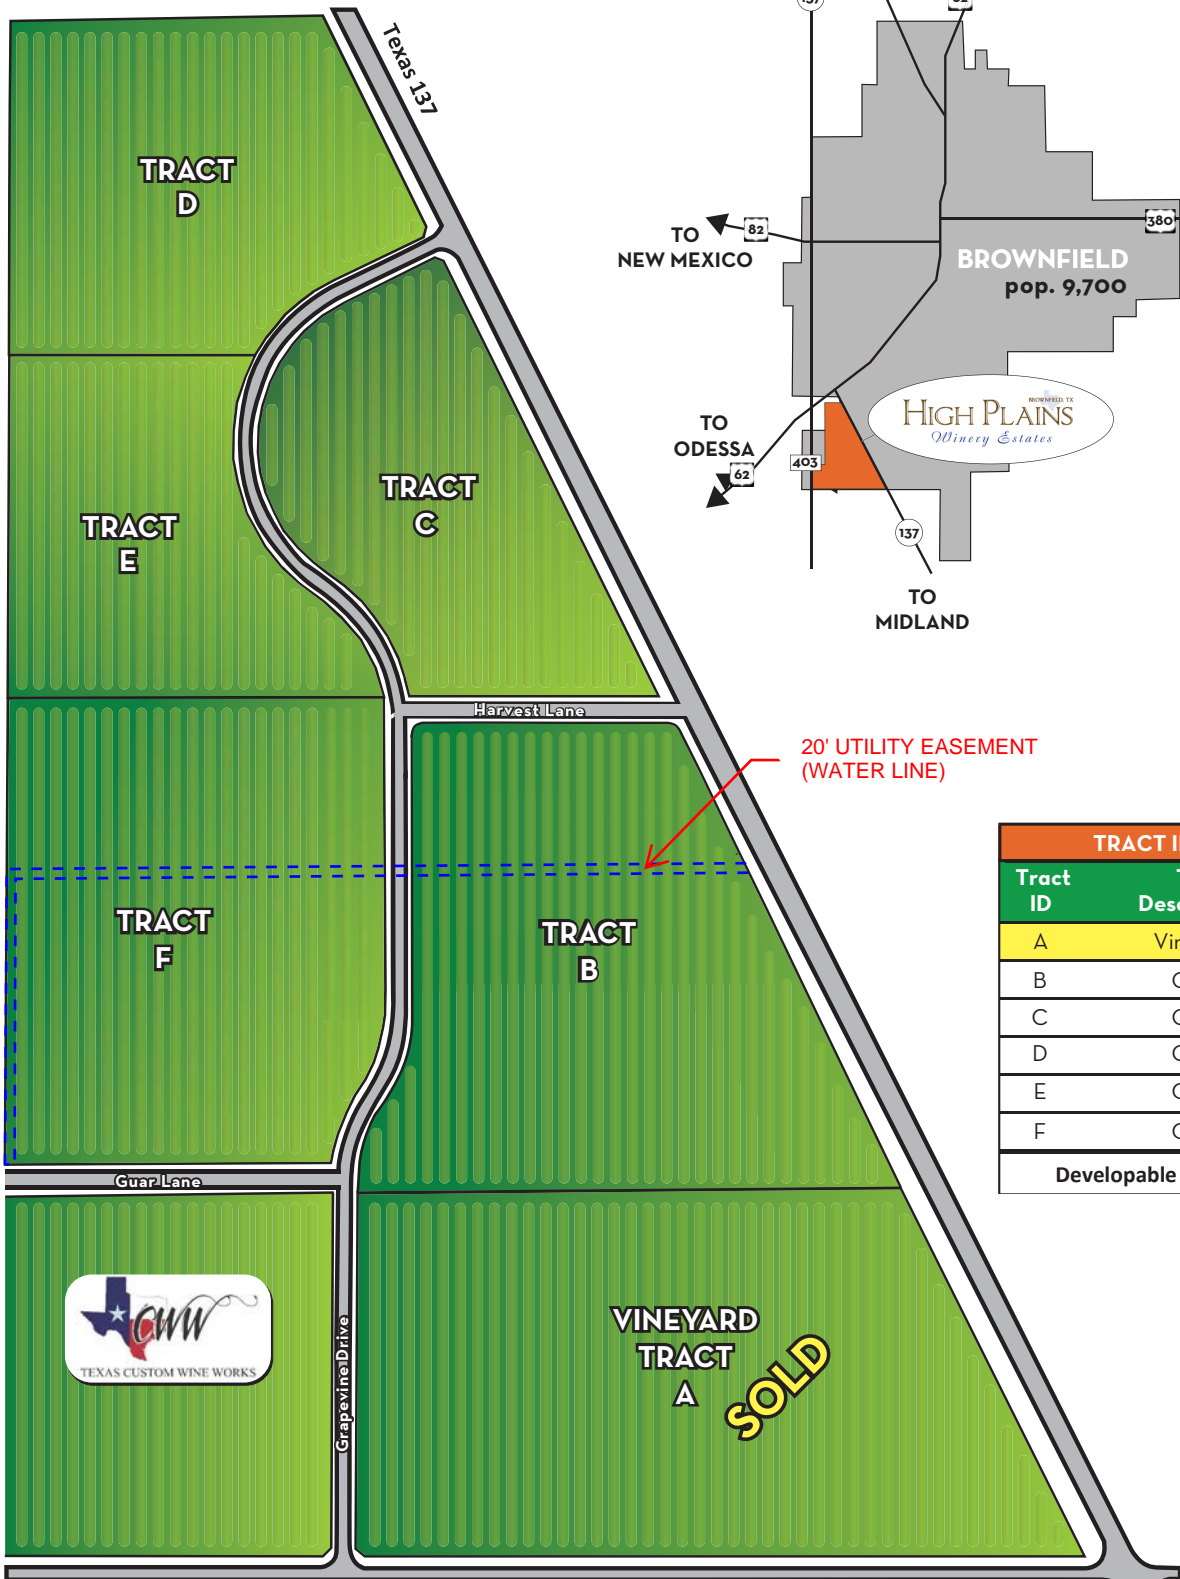

HIGH PLAINS

BROWNFIELD, TX

Winery Estates

Planned Development Site Plan

TRACT INFORMATION		
Tract ID	Tract Description *	Size (Acres)
A	Vineyard	22.604
B	Open	17.487
C	Open	9.21
D	Open	11.217
E	Open	8.819
F	Open	17.142
Developable Acreage		86.46

VINEYARD TRACT A **SOLD**

CR 460